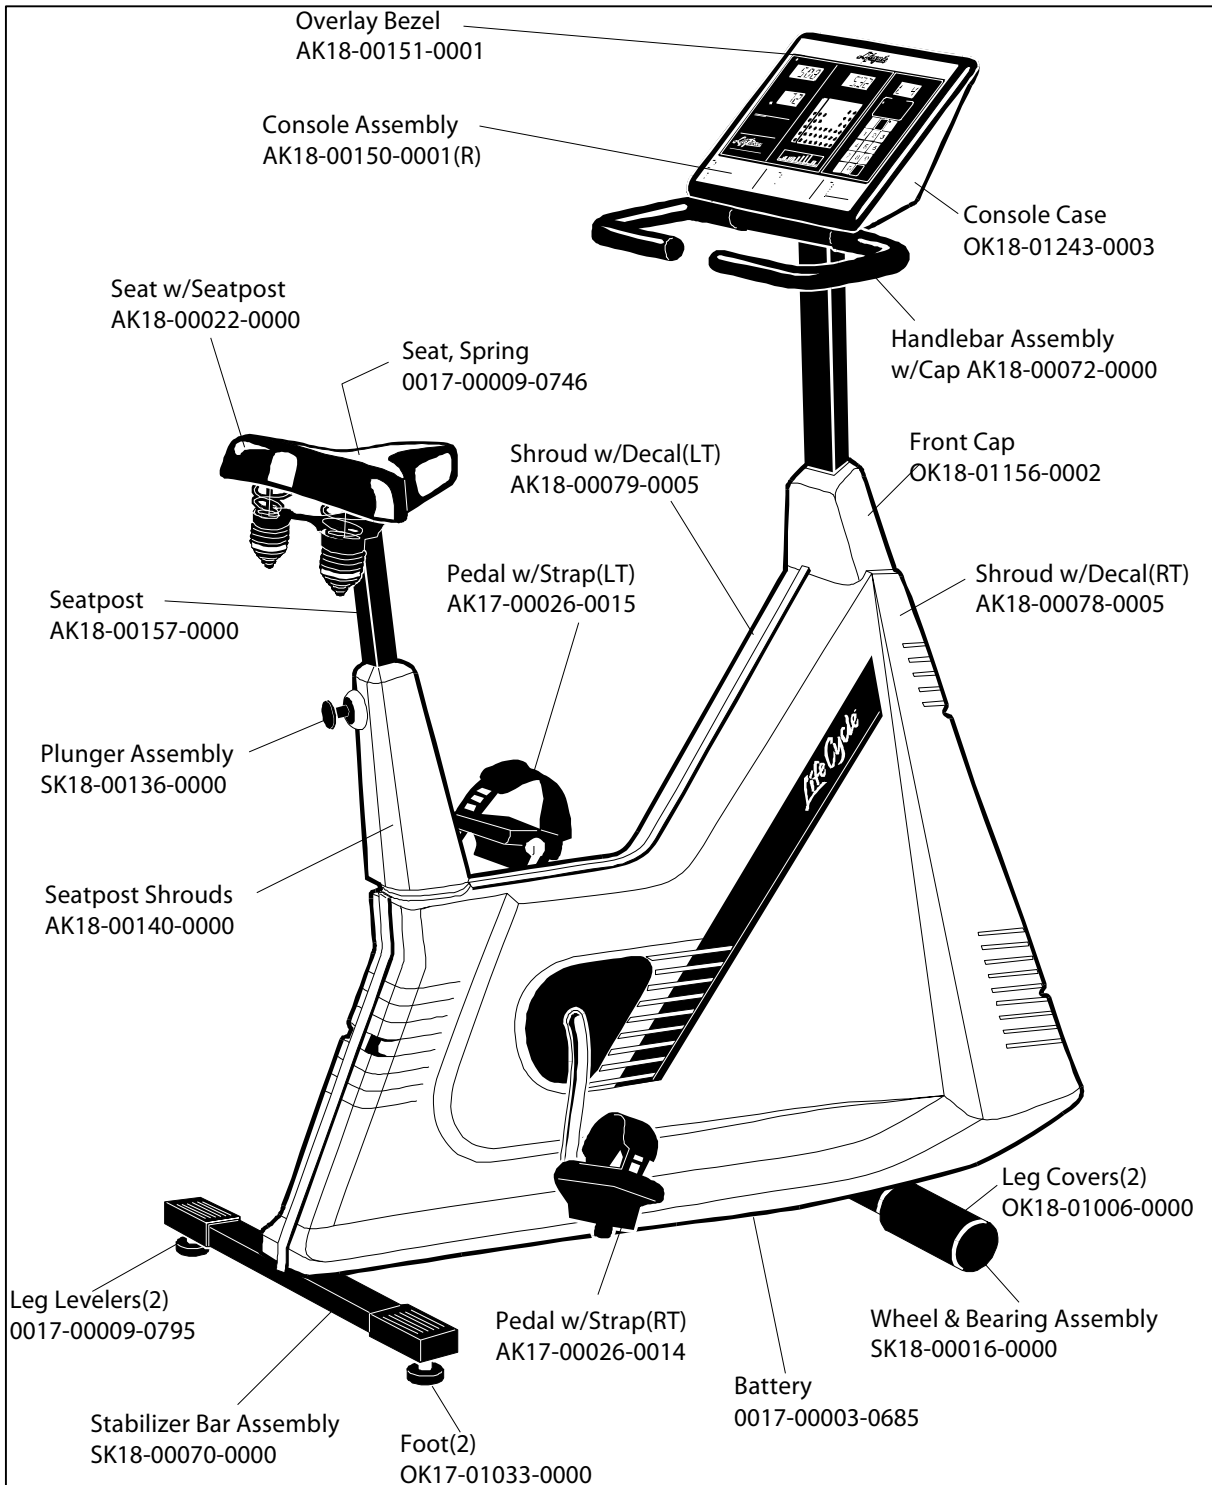

**LC-9100
EXERCISE BIKE**

**GK18-00013-0100
SN# 810000 -811946**

LC-9100
EXERCISE BIKE

GK18-00013-0100
SN# 810000 -811946